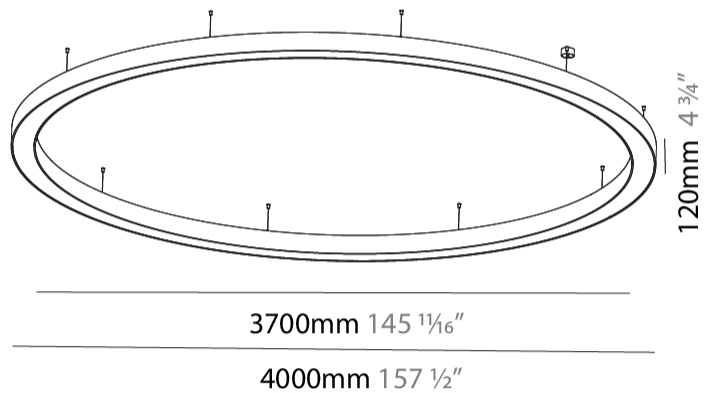

GENERAL

Series: Glorious
Subseries: Glorious 150
Partner: Prolicht
Division: Architectural
Installation: Suspension
Product Type: Pendant
Mounting Location: Ceiling
Light Distribution: Direct / Indirect

PHYSICAL

Shape: Round
Diameter (mm): 4000
Diameter (in): 157 1/2
Depth (mm): 120
Depth (in): 4 3/4
Max. Overall Height (mm): 2120
Max. Overall Height (in): 83 7/16
Weight (kg): 53.026
Weight (lbs): 116.66
Diffuser: PMMA - Opal
Fixture Finish: [SSR / BKV / CWI / CRY / HAB / UFT / ITA / RUA / FTG / MYG / LOD / PUS / FRO / FUP / KIA / POP / BLS / SPG / MEY / GOH / CHC / COM / ABZ / JAG / OBR / MOS / ROR](#)
Fixture Material: PMMA / Aluminum

ELECTRICAL

Lamp Type: LED (Zhaga Standard)
Input Wattage (W): 274.4
Total Output Wattage (W): 240 / 192 (3500K)
Dimming: [0-10V Dimming / Phase Dimming (120Vac Only)](#)
Driver Included: Yes
Driver Location: Integrated
Driver Type: Constant Current - 120 / 277Vac
Driver Class: Class 2
Input Voltage (V): 120 - 277
Constant Current (MA): 350 / 1000 (3500K)

LED

Color Temperature (°K): [2700 / 3000 / 3500 / 4000](#)
Max. Delivered Lumen (lm): Max 28344 (17463 Dir / 10881 Ind)
Nominal Lumen (lm): Max 40300
CRI: >90 CRI
Efficiency (%): 70
Lamp Life (hrs): 50000

OPTICAL

RATINGS AND CERTIFICATIONS

Certified By: Certified for North American Standards
IP rating: IP20